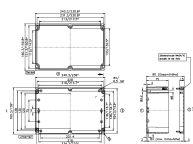

ABS housing, Colour: Light grey, RAL: 7035, Cover: ABS, Light grey

Article number	Article name	GTIN (EAN)	Packaging unit
<u>4092.3</u>	CT 240/9	4044211062057	1 ST