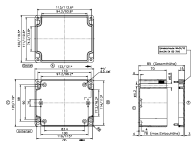

Data sheet

4510.2 WL/CM/CT

##INVERSE##CONTA-BOX

Polycarbonate housing, Colour: Light grey, RAL: 7035, Cover: Polycarbonate, Light grey

Article number	Article name	GTIN (EAN)	Packaging unit
<u>4048.2</u>	CM 122/8	4044211061739	1 ST