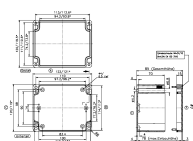

Polycarbonate housing, Colour: Light grey, RAL: 7035, Cover: Polycarbonate, Transparent

Article number	Article name	GTIN (EAN)	Packaging unit
<u>4068.2</u>	CM 122/8 DT	4044211061876	1 ST