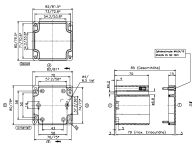

Data sheet

4510.2 WL/CM/CT

##INVERSE##CONTA-BOX

Polycarbonate housing, Colour: Light grey, RAL: 7035, Cover: Polycarbonate, Transparent

Article number	Article name	GTIN (EAN)	Packaging unit
<u>4062.2</u>	CM 82/8 DT	4044211061814	1 ST