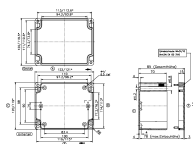

ABS housing, Colour: Light grey, RAL: 7035, Cover: ABS, Light grey

Article number	Article name	GTIN (EAN)	Packaging unit
<u>4088.3</u>	CT 122/8	4044211062019	1 ST