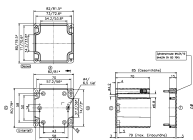

Polycarbonate housing, Colour: Light grey, RAL: 7035, Cover: Polycarbonate, Transparent

Article number	Article name	GTIN (EAN)	Packaging unit
<u>4062.2</u>	CM 82/8 DT	4044211061814	1 ST