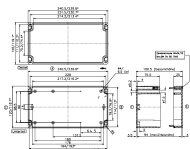

Polycarbonate housing, Colour: Light grey, RAL: 7035, Cover: Polycarbonate, Transparent

Article number	Article name	GTIN (EAN)	Packaging unit
<u>4071.2</u>	CM 240/DT	4044211061906	1 ST