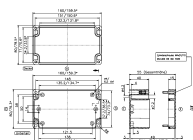

Polycarbonate housing, Colour: Light grey, RAL: 7035, Cover: Polycarbonate, Transparent

Article number	Article name	GTIN (EAN)	Packaging unit
<u>4065.2</u>	CM 160/5 DT	4044211061845	1 ST