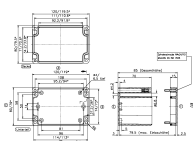

Polycarbonate housing, Colour: Light grey, RAL: 7035, Cover: Polycarbonate, Light grey

Article number	Article name	GTIN (EAN)	Packaging unit
<u>4044.2</u>	CM 120/8	4044211061692	1 ST