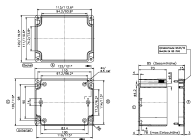

Polycarbonate housing, Colour: Light grey, RAL: 7035, Cover: Polycarbonate, Light grey

Article number	Article name	GTIN (EAN)	Packaging unit
<u>4048.2</u>	CM 122/8	4044211061739	1 ST