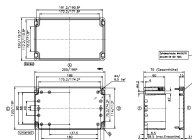

Polycarbonate housing, Colour: Light grey, RAL: 7035, Cover: Polycarbonate, Light grey

Article number	Article name	GTIN (EAN)	Packaging unit
<u>4049.2</u>	CM 200/12	4044211061746	1 ST