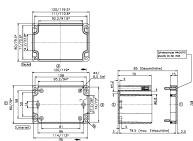

Polycarbonate housing, Colour: Light grey, RAL: 7035, Cover: Polycarbonate, Transparent

Article number	Article name	GTIN (EAN)	Packaging unit
<u>4064.2</u>	CM 120/8 DT	4044211061838	1 ST