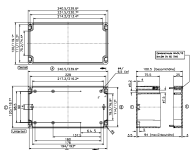

Polycarbonate housing, Colour: Light grey, RAL: 7035, Cover: Polycarbonate, Transparent

Article number	Article name	GTIN (EAN)	Packaging unit
<u>4071.2</u>	CM 240/DT	4044211061906	1 ST