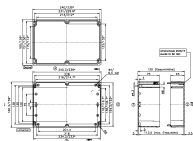

Data sheet

4510.2 WL/CM/CT

##INVERSE##CONTA-BOX

Polycarbonate housing, Colour: Light grey, RAL: 7035, Cover: Polycarbonate, Transparent

Article number	Article name	GTIN (EAN)	Packaging unit
<u>4073.2</u>	CM 240/12 DT	4044211061920	1 ST