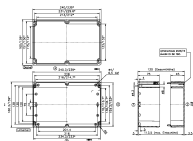

Data sheet

4510.2 WL/CM/CT

##INVERSE##CONTA-BOX

Polycarbonate housing, Colour: Light grey, RAL: 7035, Cover: Polycarbonate, Light grey

Article number	Article name	GTIN (EAN)	Packaging unit
<u>4053.2</u>	CM 240/12	4044211061784	1 ST