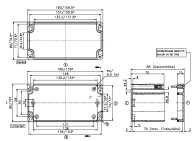

Polycarbonate housing, Colour: Light grey, RAL: 7035, Cover: Polycarbonate, Light grey

Article number	Article name	GTIN (EAN)	Packaging unit
<u>4046.2</u>	CM 160/8	4044211061715	1 ST