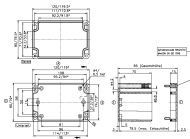

Data sheet

4510.2 WL/CM/CT

##INVERSE##CONTA-BOX

Polycarbonate housing, Colour: Light grey, RAL: 7035, Cover: Polycarbonate, Light grey

Article number	Article name	GTIN (EAN)	Packaging unit
<u>4044.2</u>	CM 120/8	4044211061692	1 ST