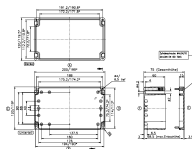

Data sheet

4510.3 AG/CT/CM (Paar)

##INVERSE##CONTA-BOX

ABS housing, Colour: Light grey, RAL: 7035, Cover: ABS, Light grey

Article number	Article name	GTIN (EAN)	Packaging unit
<u>4089.3</u>	CT 200/12	4044211062026	1 ST