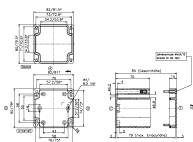

Polycarbonate housing, Colour: Light grey, RAL: 7035, Cover: Polycarbonate, Transparent

Article number	Article name	GTIN (EAN)	Packaging unit
<u>4062.2</u>	CM 82/8 DT	4044211061814	1 ST