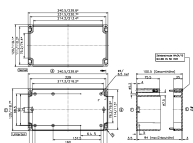

Polycarbonate housing, Colour: Light grey, RAL: 7035, Cover: Polycarbonate, Light grey

Article number	Article name	GTIN (EAN)	Packaging unit
<u>4051.2</u>	CM 240	4044211061760	1 ST