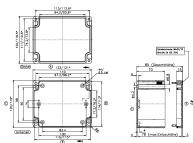

Polycarbonate housing, Colour: Light grey, RAL: 7035, Cover: Polycarbonate, Transparent

Article number	Article name	GTIN (EAN)	Packaging unit
<u>4068.2</u>	CM 122/8 DT	4044211061876	1 ST