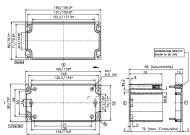

Polycarbonate housing, Colour: Light grey, RAL: 7035, Cover: Polycarbonate, Transparent

Article number	Article name	GTIN (EAN)	Packaging unit
<u>4066.2</u>	CM 160/8 DT	4044211061852	1 ST