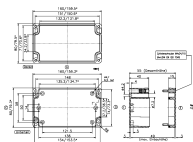

Polycarbonate housing, Colour: Light grey, RAL: 7035, Cover: Polycarbonate, Light grey

Article number	Article name	GTIN (EAN)	Packaging unit
<u>4045.2</u>	CM 160/5	4044211061708	1 ST