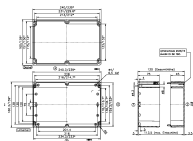

Data sheet

4510.3 AG/CT/CM (Paar)

##INVERSE##CONTA-BOX

Polycarbonate housing, Colour: Light grey, RAL: 7035, Cover: Polycarbonate, Light grey

Article number	Article name	GTIN (EAN)	Packaging unit
<u>4053.2</u>	CM 240/12	4044211061784	1 ST