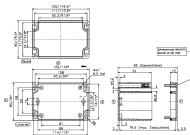

Polycarbonate housing, Colour: Light grey, RAL: 7035, Cover: Polycarbonate, Light grey

Article number	Article name	GTIN (EAN)	Packaging unit
<u>4044.2</u>	CM 120/8	4044211061692	1 ST