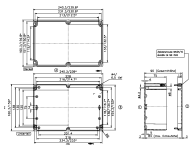

Data sheet

4510.3 AG/CT/CM (Paar)

##INVERSE##CONTA-BOX

Polycarbonate housing, Colour: Light grey, RAL: 7035, Cover: Polycarbonate, Transparent

Article number	Article name	GTIN (EAN)	Packaging unit
<u>4072.2</u>	CM 240/9 DT	4044211061913	1 ST