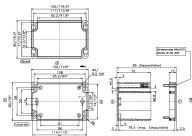

Polycarbonate housing, Colour: Light grey, RAL: 7035, Cover: Polycarbonate, Transparent

Article number	Article name	GTIN (EAN)	Packaging unit
<u>4064.2</u>	CM 120/8 DT	4044211061838	1 ST