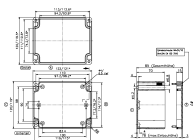

Polycarbonate housing, Colour: Light grey, RAL: 7035, Cover: Polycarbonate, Transparent

Article number	Article name	GTIN (EAN)	Packaging unit
<u>4068.2</u>	CM 122/8 DT	4044211061876	1 ST