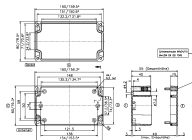

ABS housing, Colour: Light grey, RAL: 7035, Cover: ABS, Light grey

Article number	Article name	GTIN (EAN)	Packaging unit
<u>4085.3</u>	CT 160/5	4044211061982	1 ST