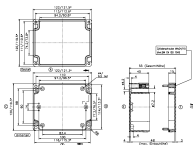

Data sheet

4510.3 AG/CT/CM (Paar)

##INVERSE##CONTA-BOX

Polycarbonate housing, Colour: Light grey, RAL: 7035, Cover: Polycarbonate, Light grey

Article number	Article name	GTIN (EAN)	Packaging unit
<u>4047.2</u>	CM 122/5	4044211061722	1 ST