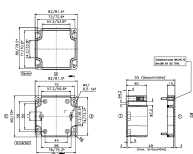

Polycarbonate housing, Colour: Light grey, RAL: 7035, Cover: Polycarbonate, Transparent

Article number	Article name	GTIN (EAN)	Packaging unit
<u>4061.2</u>	CM 82/5 DT	4044211061807	1 ST