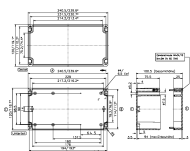

Polycarbonate housing, Colour: Light grey, RAL: 7035, Cover: Polycarbonate, Transparent

Article number	Article name	GTIN (EAN)	Packaging unit
<u>4071.2</u>	CM 240/DT	4044211061906	1 ST