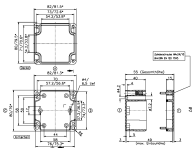

Polycarbonate housing, Colour: Light grey, RAL: 7035, Cover: Polycarbonate, Transparent

Article number	Article name	GTIN (EAN)	Packaging unit
<u>4061.2</u>	CM 82/5 DT	4044211061807	1 ST