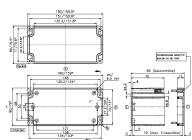

ABS housing, Colour: Light grey, RAL: 7035, Cover: ABS, Light grey

Article number	Article name	GTIN (EAN)	Packaging unit
<u>4086.3</u>	CT 160/8	4044211061999	1 ST