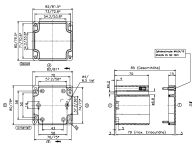

Data sheet

4510.3 AG/CT/CM (Paar)

##INVERSE##CONTA-BOX

Polycarbonate housing, Colour: Light grey, RAL: 7035, Cover: Polycarbonate, Transparent

Article number	Article name	GTIN (EAN)	Packaging unit
<u>4062.2</u>	CM 82/8 DT	4044211061814	1 ST