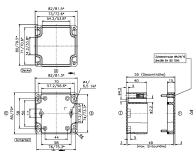

Polycarbonate housing, Colour: Light grey, RAL: 7035, Cover: Polycarbonate, Transparent

Article number	Article name	GTIN (EAN)	Packaging unit
<u>4061.2</u>	CM 82/5 DT	4044211061807	1 ST