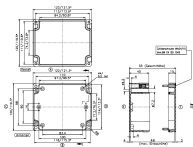

Data sheet

4510.3 AG/CT/CM (Paar)

##INVERSE##CONTA-BOX

Polycarbonate housing, Colour: Light grey, RAL: 7035, Cover: Polycarbonate, Light grey

Article number	Article name	GTIN (EAN)	Packaging unit
<u>4047.2</u>	CM 122/5	4044211061722	1 ST