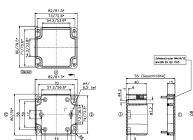

Polycarbonate housing, Colour: Light grey, RAL: 7035, Cover: Polycarbonate, Transparent

Article number	Article name	GTIN (EAN)	Packaging unit
<u>4061.2</u>	CM 82/5 DT	4044211061807	1 ST