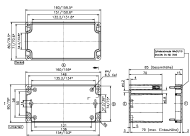

Polycarbonate housing, Colour: Light grey, RAL: 7035, Cover: Polycarbonate, Light grey

Article number	Article name	GTIN (EAN)	Packaging unit
<u>4046.2</u>	CM 160/8	4044211061715	1 ST