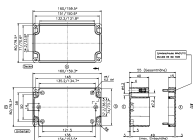

Polycarbonate housing, Colour: Light grey, RAL: 7035, Cover: Polycarbonate, Transparent

Article number	Article name	GTIN (EAN)	Packaging unit
<u>4065.2</u>	CM 160/5 DT	4044211061845	1 ST