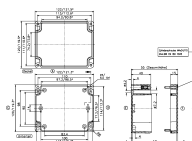

ABS housing, Colour: Light grey, RAL: 7035, Cover: ABS, Light grey

Article number	Article name	GTIN (EAN)	Packaging unit
<u>4087.3</u>	CT 122/5	4044211062002	1 ST