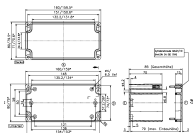

Data sheet

4510.3 AG/CT/CM (Paar)

##INVERSE##CONTA-BOX

Polycarbonate housing, Colour: Light grey, RAL: 7035, Cover: Polycarbonate, Light grey

Article number	Article name	GTIN (EAN)	Packaging unit
<u>4047.2</u>	CM 122/5	4044211061722	1 ST