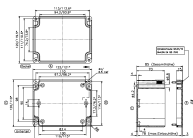

Data sheet

4510.3 AG/CT/CM (Paar)

##INVERSE##CONTA-BOX

Polycarbonate housing, Colour: Light grey, RAL: 7035, Cover: Polycarbonate, Light grey

Article number	Article name	GTIN (EAN)	Packaging unit
<u>4053.2</u>	CM 240/12	4044211061784	1 ST