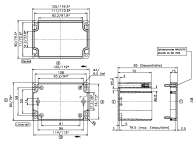

Polycarbonate housing, Colour: Light grey, RAL: 7035, Cover: Polycarbonate, Transparent

Article number	Article name	GTIN (EAN)	Packaging unit
<u>4064.2</u>	CM 120/8 DT	4044211061838	1 ST