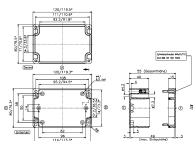

Polycarbonate housing, Colour: Light grey, RAL: 7035, Cover: Polycarbonate, Transparent

Article number	Article name	GTIN (EAN)	Packaging unit
<u>4063.2</u>	CM 120/5 DT	4044211061821	1 ST