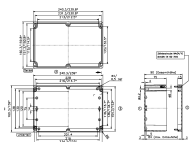

Polycarbonate housing, Colour: Light grey, RAL: 7035, Cover: Polycarbonate, Transparent

Article number	Article name	GTIN (EAN)	Packaging unit
<u>4072.2</u>	CM 240/9 DT	4044211061913	1 ST