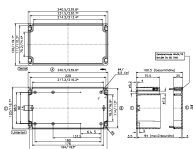

Polycarbonate housing, Colour: Light grey, RAL: 7035, Cover: Polycarbonate, Transparent

Article number	Article name	GTIN (EAN)	Packaging unit
<u>4071.2</u>	CM 240/DT	4044211061906	1 ST