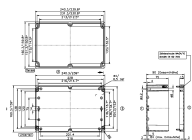

ABS housing, Colour: Light grey, RAL: 7035, Cover: ABS, Light grey

Article number	Article name	GTIN (EAN)	Packaging unit
<u>4092.3</u>	CT 240/9	4044211062057	1 ST