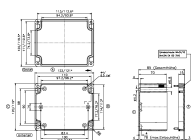

ABS housing, Colour: Light grey, RAL: 7035, Cover: ABS, Light grey

Article number	Article name	GTIN (EAN)	Packaging unit
<u>4088.3</u>	CT 122/8	4044211062019	1 ST