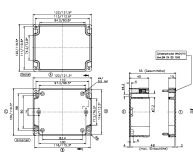

Polycarbonate housing, Colour: Light grey, RAL: 7035, Cover: Polycarbonate, Light grey

Article number	Article name	GTIN (EAN)	Packaging unit
<u>4047.2</u>	CM 122/5	4044211061722	1 ST