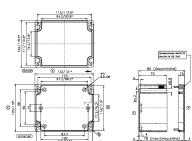

ABS housing, Colour: Light grey, RAL: 7035, Cover: ABS, Light grey

Article number	Article name	GTIN (EAN)	Packaging unit
<u>4088.3</u>	CT 122/8	4044211062019	1 ST