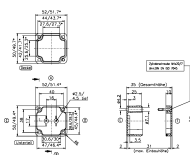

Polycarbonate housing, Colour: Light grey, RAL: 7035, Cover: Polycarbonate, Light grey

Article number	Article name	GTIN (EAN)	Packaging unit
<u>4040.2</u>	CM 52	4044211061654	1 ST