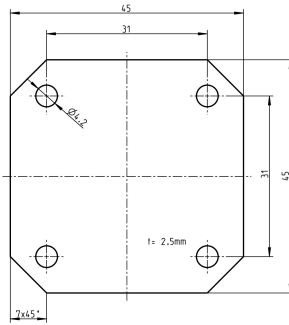

Data sheet

4511.0 MP/CK 77

Media