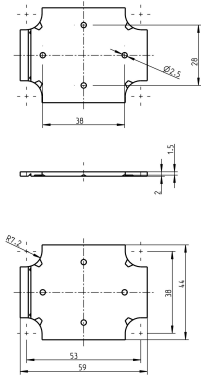

Data sheet

4563.3 MP/CK 75

Media