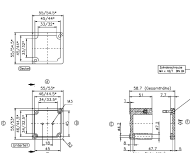

Glass-fibre reinforced polyester housing, Colour: Squirrel grey, RAL: 7000, Cover: Duroplastic polyester, Squirrel grey (RAL 7000)

Article number	Article name	GTIN (EAN)	Packaging unit
<u>4433.1</u>	CP 55/59	4044211114565	1 ST