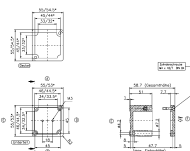

##INVERSE##CONTA-BOX

Glass-fibre reinforced polyester housing, Colour: Squirrel grey, RAL: 7000, Cover: Duroplastic polyester, Squirrel grey (RAL 7000)

Article number	Article name	GTIN (EAN)	Packaging unit
<u>4433.1</u>	CP 55/59	4044211114565	1 ST