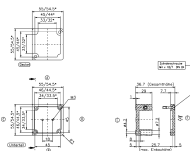

Data sheet

4567.0 TS 15/42 mm lang

Accessories

##INVERSE##CONTA-BOX

Glass-fibre reinforced polyester housing, Colour: Squirrel grey, RAL: 7000, Cover: Duroplastic polyester, Squirrel grey (RAL 7000)

Article number	Article name	GTIN (EAN)	Packaging unit
<u>4432.1</u>	CP 55/37	4044211114558	1 ST