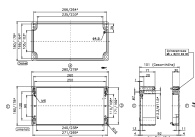

Data sheet

4571.0 MP/A 280

Mounting plate, Material: Steel, Galvanized, Colour: natural

Business data

Article number	4571.0
Article name	MP/A 280
GTIN (EAN)	4044211117504
Packaging unit	1
Quantity unit	PC
Weight per piece (not including packaging)	650 g
Weight per piece (including packaging)	660 g
Unit of weight	G
Customs number	72104900
Country of origin	EU
Product description	Mounting plate
Colour	Natural

Media

Data sheet

4571.0 MP/A 280

Accessories

##INVERSE##CONTA-BOX

Aluminium housing, Surface: Powder-varnish coating, Colour: Silver-grey, RAL: 7001

Article number	Article name	GTIN (EAN)	Packaging unit
<u>4438.0</u>	CA 280/100	4044211114619	1 ST